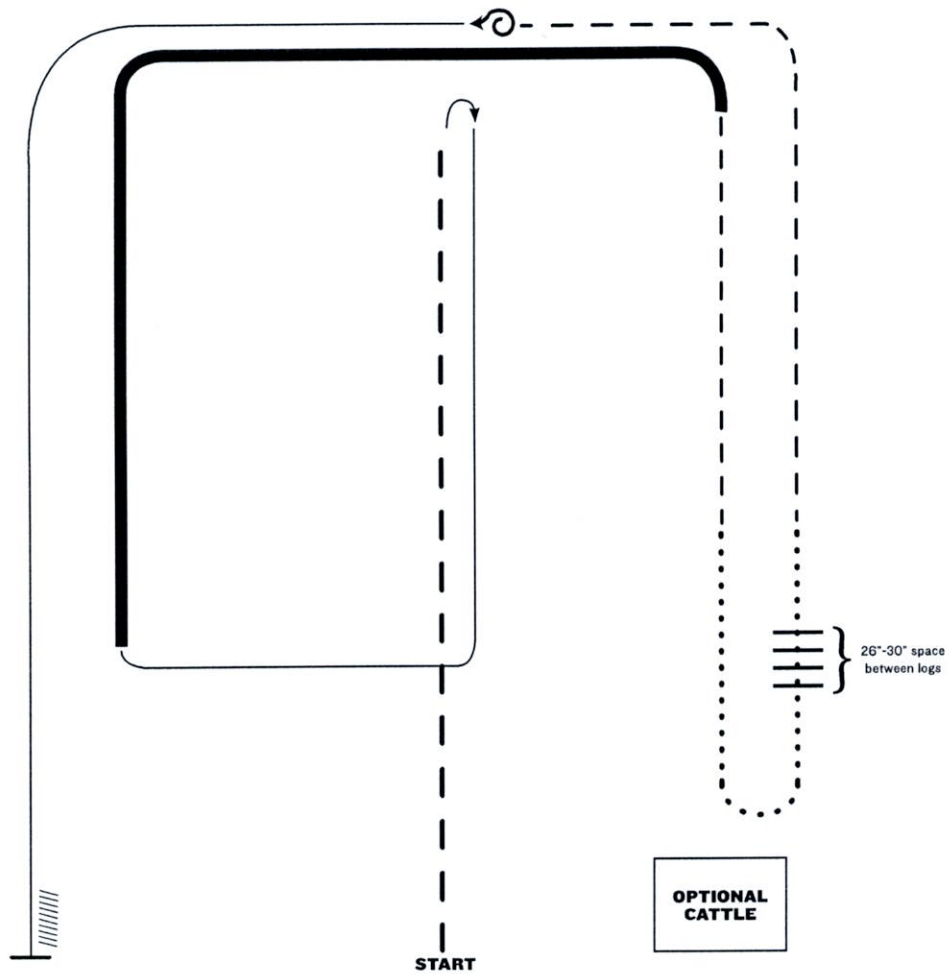

## LEGEND

.....	Walk
...	Extended Walk
- - -	Trot
- - -	Extended Trot
—	Lope
—	Extended Lope
////	Back
∥	Lead Change

1. Walk
2. Trot
3. Extended lope right lead
4. Lope right lead
5. Change leads (simple or flying)
6. Lope left lead
7. Extended trot
8. Stop, side pass left, side pass right, 1/2 way
9. Walk over logs
10. Walk
11. Trot square
12. Stop, 360° turn left, and back

Note: The drawn description of this pattern is only intended for the general depiction of the pattern. Exhibitors should utilize the arena space to best exhibit their horses.

## RANCH RIDING - PATTERN 15

1. Extended trot
2. Stop, rollback right
3. Lope right lead
4. Extended lope (right lead)
5. Trot
6. Walk
7. Walk over logs
8. Walk
9. Trot
10. Stop, 360 left
11. Lope left lead
12. Stop and back