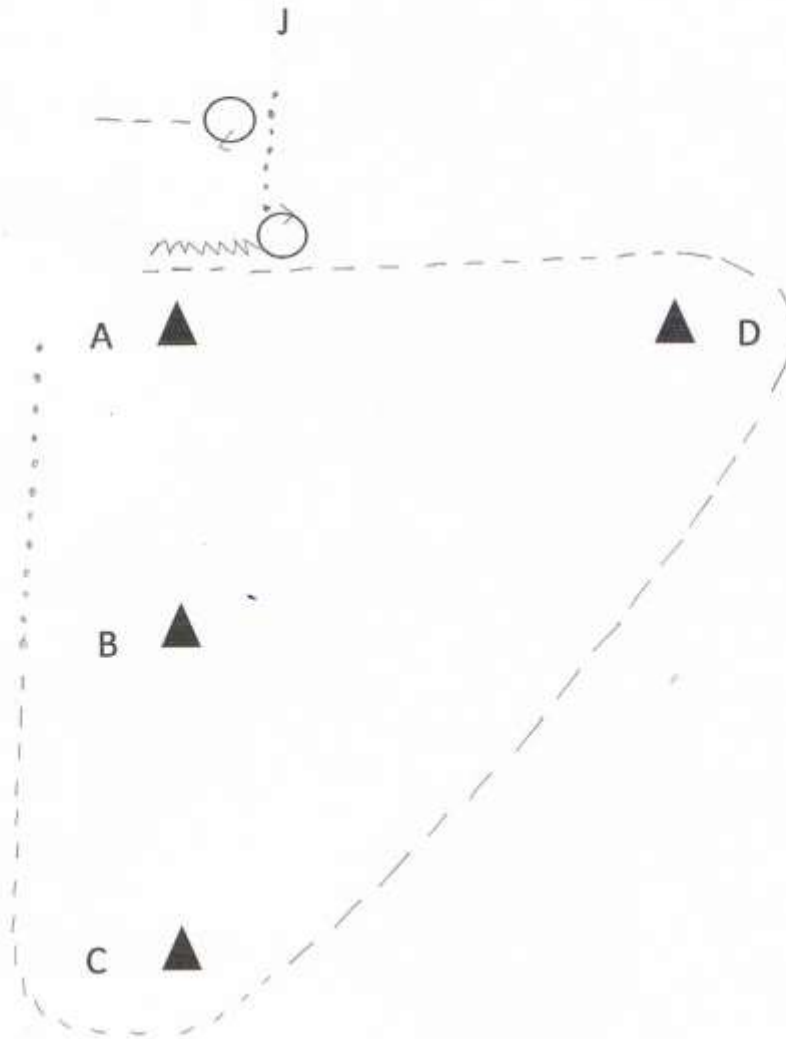

Showmanship Amateur

1. Be ready at A, walk to B
2. Jog to and around C
3. Extended trot to and around D
4. Regular trot to A
5. Stop and back up to even with Judge, perform 450° turn
6. Walk to Judge and set up for inspection
7. When dismissed turn 270° , exit at trot

Showmanship Novice Youth + Novice Amateur

1. Be ready at A
2. Jog around B to C
3. Walk to D
4. Stop, back up
5. Walk around D until even with Judge
6. Jog to Judge and set up for inspection
7. When dismissed turn 270° exit at trot

Showmanship NSBA Non Pro

1. Start at A, walk past B
2. Perform a 405° turn
3. Extended trot to and around C
4. Regular trot to and around D to Judge
5. Stop, and set up for inspection
6. When dismissed back 2 horse length
7. Perform a 270° turn, exit at trot