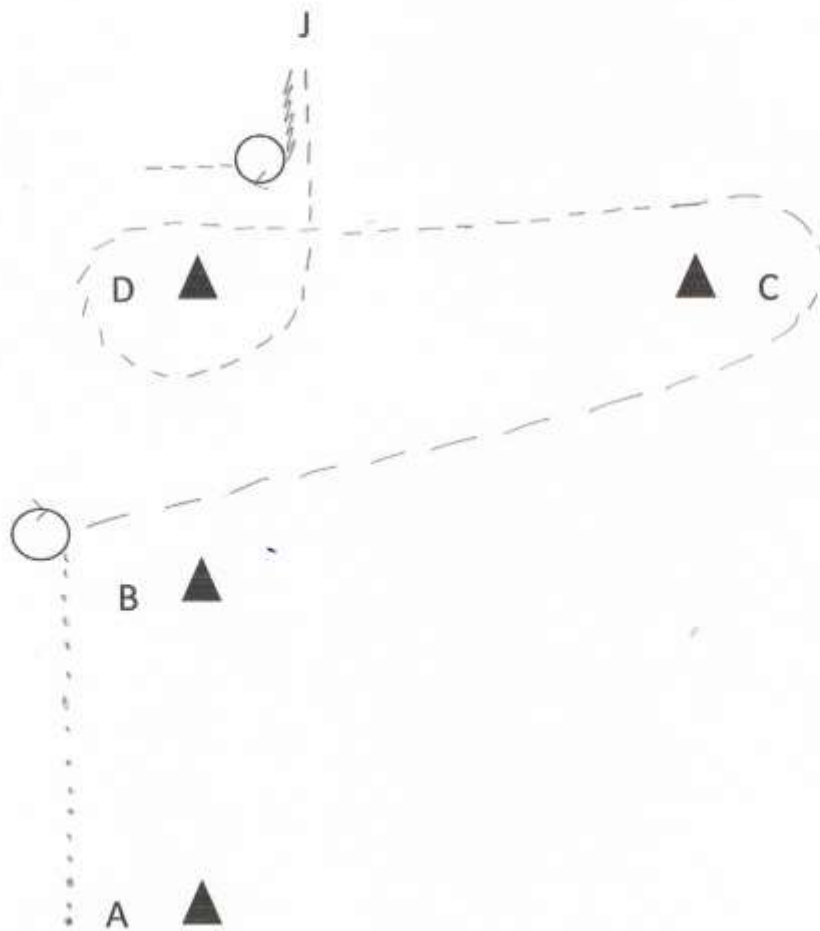

Showmanship Amateur

1. Be ready at A, walk to B
2. Jog to and around C
3. Extended trot to and around D
4. Regular trot to A
5. Stop and back up to even with Judge, perform 450° turn
6. Walk to Judge and set up for inspection
7. When dismissed turn 270° , exit at trot

Showmanship Novice Youth + Novice Amateur

1. Be ready at A
2. Jog around B to C
3. Walk to D
4. Stop, back up
5. Walk around D until even with Judge
6. Jog to Judge and set up for inspection
7. When dismissed turn 270° exit at trot

Showmanship NSBA Non Pro

1. Start at A, walk past B
2. Perform a 405° turn
3. Extended trot to and around C
4. Regular trot to and around D to Judge
5. Stop, and set up for inspection
6. When dismissed back 2 horse length
7. Perform a 270° turn, exit at trot