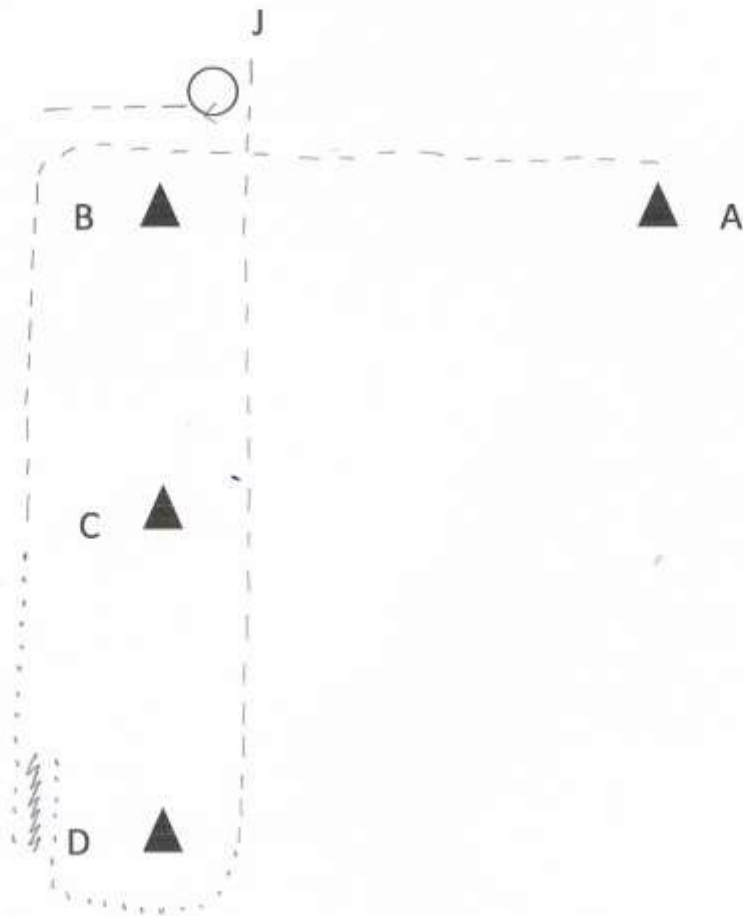

Showmanship Amateur

1. Be ready at A, walk to B
2. Jog to and around C
3. Extended trot to and around D
4. Regular trot to A
5. Stop and back up to even with Judge, perform 450° turn
6. Walk to Judge and set up for inspection
7. When dismissed turn 270° , exit at trot

Showmanship Novice Youth + Novice Amateur

1. Be ready at A
2. Jog around B to C
3. Walk to D
4. Stop, back up
5. Walk around D until even with Judge
6. Jog to Judge and set up for inspection
7. When dismissed turn 270° exit at trot

Showmanship NSBA Non Pro

1. Start at A, walk past B
2. Perform a 405° turn
3. Extended trot to and around C
4. Regular trot to and around D to Judge
5. Stop, and set up for inspection
6. When dismissed back 2 horse length
7. Perform a 270° turn, exit at trot